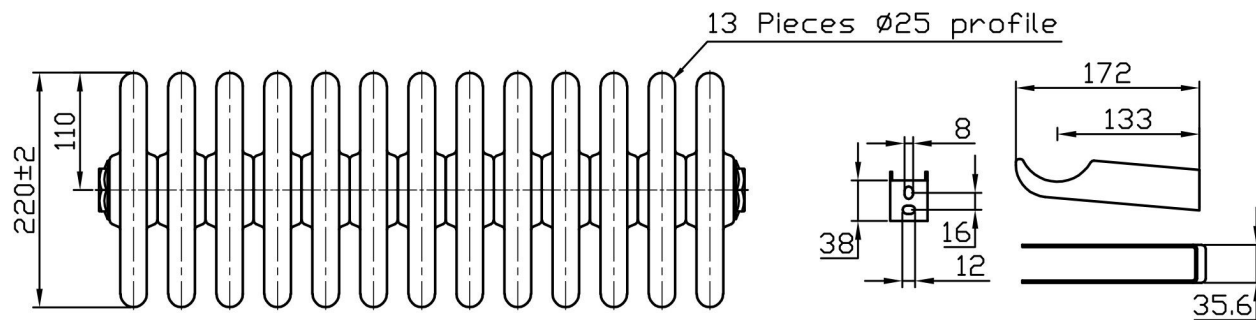

Imperia 6 Column Horizontal 600 x 605mm. Painted

Technical Drawing

Unit:mm

Eastbrook 

Eastbrook Road, Gloucester GL4 3DB
 Technical Helpline : 01452 317890
 Mon - Fri / 8am - 5pm
 Email : technical@eastbrookco.com