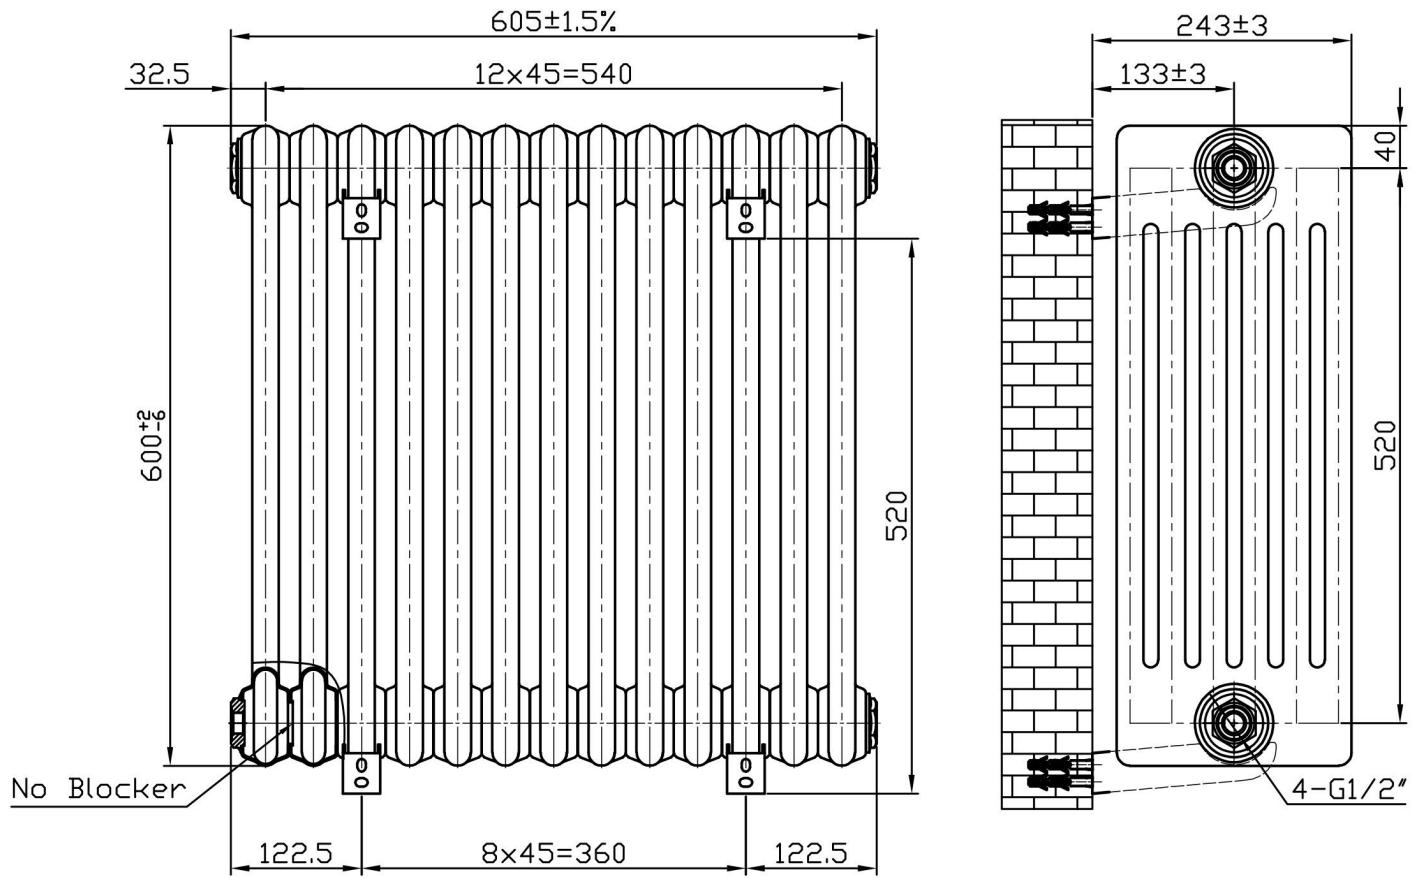

Imperia 6 Column Horizontal 600 x 605mm. Painted

Technical Drawing

Unit:mm

Eastbrook 

Eastbrook Road, Gloucester GL4 3DB
 Technical Helpline : 01452 317890
 Mon - Fri / 8am - 5pm
 Email : technical@eastbrookco.com